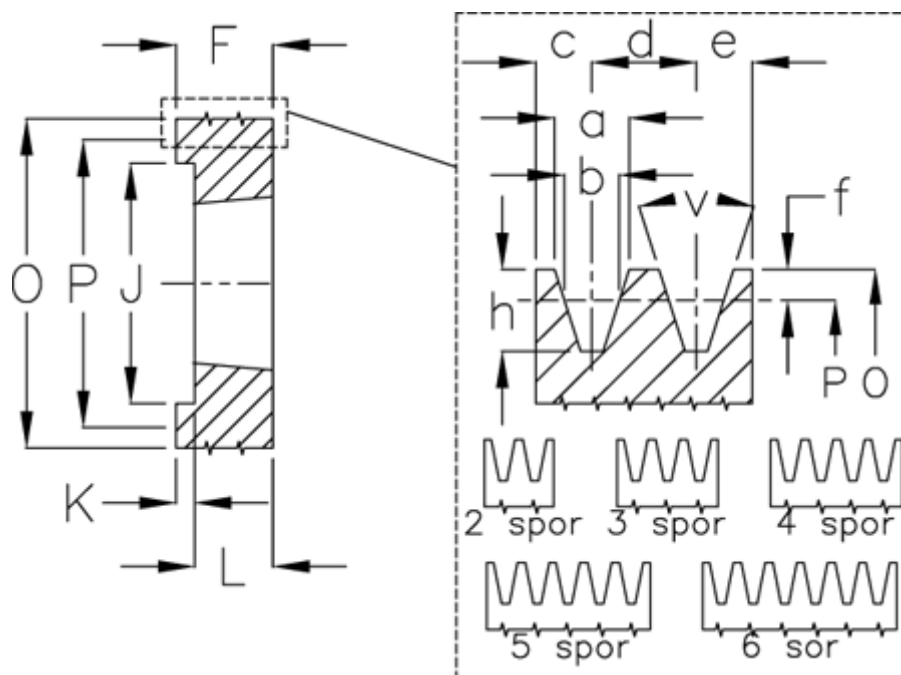

Article number: 604113011204

Description: V-belt pulley SPZ 112/4 TL2012

Measures

a	= 9,7	For bush	= 2012	P	= 112
b	= 8,5	h	= 11	Type	= SPZ
Bush ζ max	= 50	J	= 83.0	v	= 38 grader
c	= 8	K	= 20		
d	= 12	L	= 32		
e	= 8	m	= -		
f	= 2	Number of ribs	= 4		
F	= 52	O	= 116		